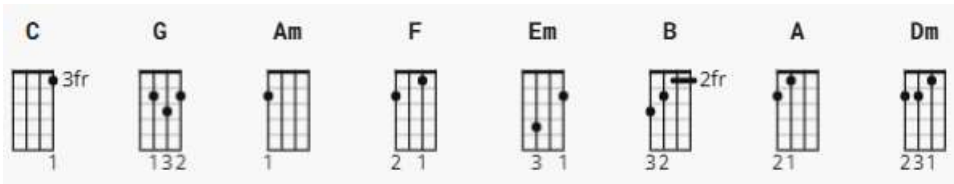

Alternate (for B)

Ukulele