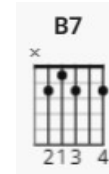

Alternate (for B)