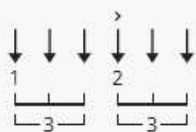

Can't Help Falling In Love

by Elvis Presley

Difficulty: intermediate

Tuning: [E A D G B E](#)

Key: D

Capo: 2nd fret

Chords

Guitar

Alternate (for B)

Ukulele

Alternate (for B)

Piano

STRUMMING [Edit](#)

▶ [WHOLE SONG](#) 67 bpm

[Intro]

C G Am F C G C

[Verse 1]

C Em Am F C G
 Wise men say, only fools rush in

F G Am F C G C
 But I can't help falling in love with you

C Em Am F C G
 Shall I stay, would it be a sin?

F G Am F C G C
 If I can't help falling in love with you